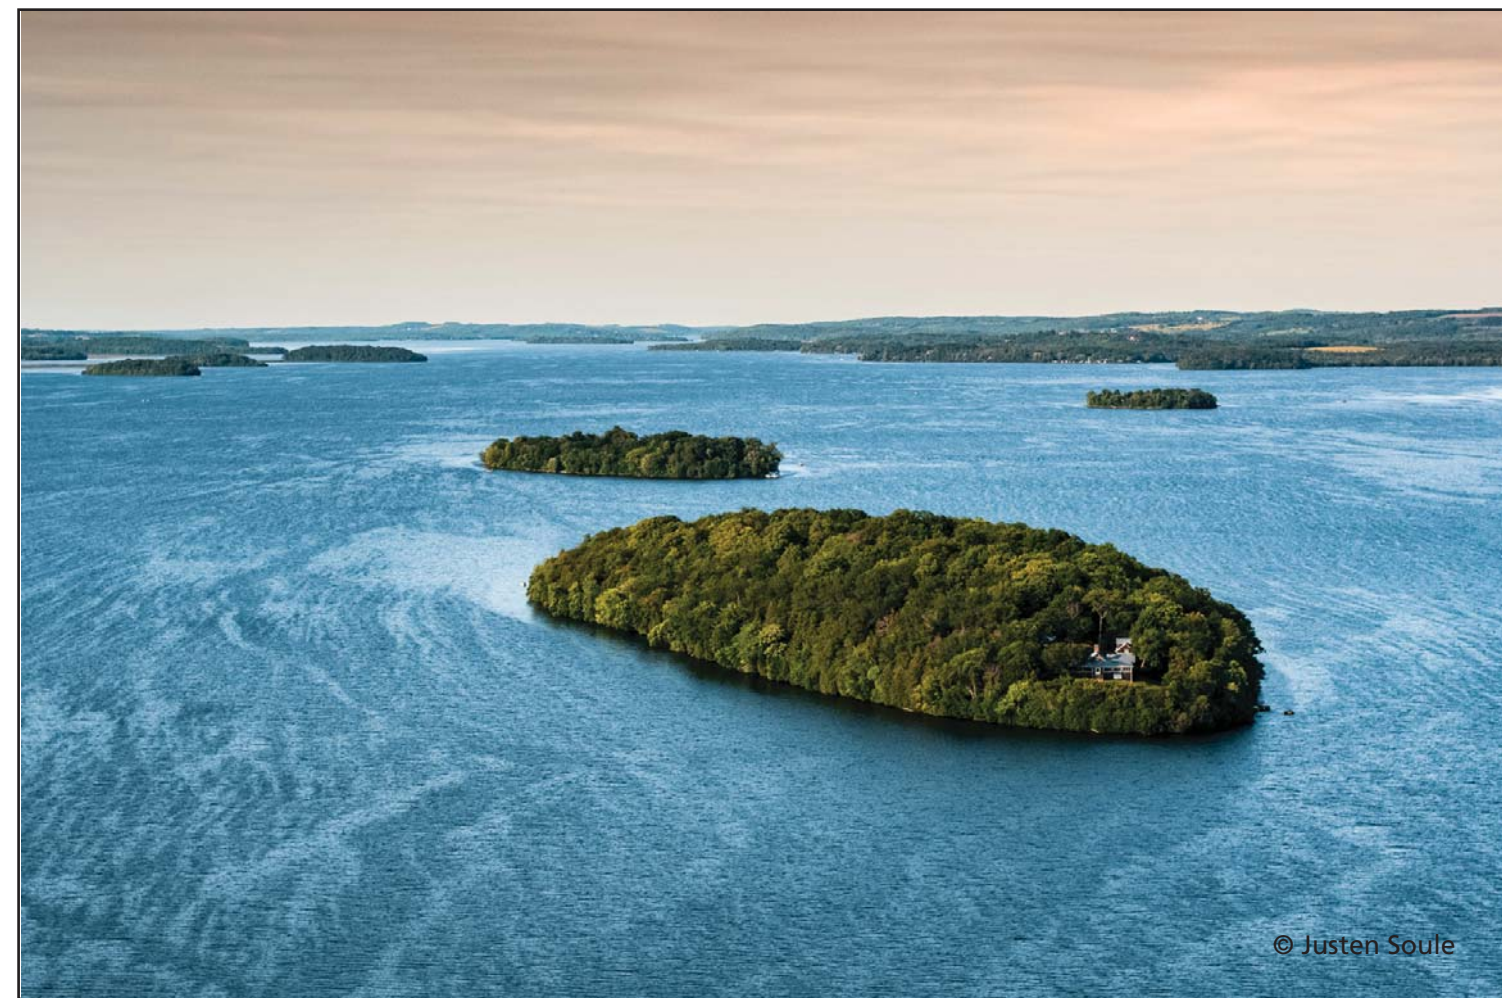

Resorts/ Addresses	Accommodations										Marine Facilities						Other Services					
	Cottages	Trailer Sites S=Seasonal T=Transient	Camping	Credit Cards	P=Pool B=Beach	Eating Facilities	Store	Boats & Motor Rentals	Boat Launch	Gas/Oil	Marina	Fishing License	Bait & Tackle	Docking	Pets Allowed	Laundromat	Recreation Facilities	Fish Cleaning	Fish Freezing	Dumping Station	Winter Activities Ice Fishing	
1 ALPINE RESORT 435 Island View Road, Roseneath, Ontario K0K 2X0 Phone: (905) 352-2621 • 1-877-215-7389 Email: info@alpineresort.ca • Web: www.alpineresort.ca	22	ST	•	•	PB	•	•	•	•	•	•	•	•	☒	•	•	•	•				
2 CURTIS POINT COTTAGES 6099 Curtis Point Road, Alnwick/Haldimand, ON K0K 2X0 Phone: (905) 352-2229 • Email: info@curtispointcottages.com Web: www.curtispointcottages.com • 1-888-831-3625	10				P		•	•	•					•	•	•	•					
3 ELMHIRST RESORT (KEENE) LTD 1045 Settler's Line, RR#1, Keene, ON K0L 2G0 Phone: (705) 295-4591 • 1-800-461-1940 Email: elmr@elmhirst.com • Web: www.elmhirst.com	30				PB	•	•	•	•					•	•	•	•				•	
4 GLENGARY COTTAGES 523 Island View Road, #10 Roseneath, ON K0K 2X0 (905) 352-2181 • www.glengarycottages.com Email: info@glengarycottages.com	7	ST			P		•	•	•					☒	•	•	•					
5 GOLDEN BEACH RESORT 7100 County Rd. 18, Roseneath, ON K0K 2X0 Phone: (905) 342-5366 • Toll Free 1-800-263-7781 Email: info@goldenbeachresort.com Web: www.goldenbeachresort.com	57	ST	•	•	PB	•	•	•	•					☒	•	•	•	•	•		•	
6 HIGHLAND VIEW RESORT 751 McGregor Bay Rd, Keene, ON K0L 2G0 Phone: (705) 295-6697 • Res: 1-800-567-5607 Email: hvr@highlandviews.com • Web: www.highlandview.com	20	S			PB		•	•	•					•	•	•						
7 KEEP CALM & RICELAKEON.COM Private Cottage Rental 146 Sunset Bay Rd, Roseneath, ON . K0K 2X0 Phone: (416) 317-3272 Email: ricelakeon@hotmail.com • www.ricelakeon.com	1																					
8 LANG'S RESORT & CAMPGROUNDS RR#3, Roseneath, ON K0K 2X0 • Phone 1-647-428-7099 Fax: (905) 352-2828 • Toll Free: 1-866-809-0370 Email: info@langresort.com • Web: www.langresort.com	7	ST	•	•	PB	•	•	•	•					☒	•	•	•					
9 MUSKIE BAY RESORT 249 Robins Road, Roseneath On, K0K 2X0 • Phone: (905) 352-2221 • Toll Free: 1-888-621-2221 Email: muskiebayricelake@gmail.com Web: muskiebayricelake.com	23	ST			PB	•	•	•	•					☒	•	•	•					
10 SANDY BAY COTTAGES RR#1, Hastings, ON K0L 1Y0 • Phone: (705) 696-2951 Mobile: (705) 977-7555 • Toll Free: 1-800-716-5278 Email: sandybaycott@hotmail.com • Web: sandybaycottages.com	16	T			B		•	•	•					☒	•	•	•					
11 SOUTHVIEW COTTAGES & RV PARK 875 Southview Drive, Baillieboro, ON K0L 1B0 Phone (705) 939-6761 • Email: info@southviewcottages.com Web: www.southviewcottages.com	52	T	•	•	PB	•	•	•	•					☒	•	•	•					
12 SUNI-VALE RESORT Unit #198, R.R.#3, 68 Robins Road, Roseneath, ON K0K 2X0 Call for more info: (905) 352-3788 Web: www.sunivaleresort.com	5	ST					•	•						☒	•	•	•					
13 SUNSET COVE COTTAGES 6240 Shearer Road, RR#2, Roseneath, ON K0K 2X0 Phone: (905) 352-2157 • Email: bill@sunsetcoveresort.com Web: www.sunsetcoveresort.com	10	ST	•	•	B		•	•	•					•	•	•	•					
14 TAM-BIR COTTAGES 5428 Young St #200, Harwood, ON K0K 2H0 Phone: (905) 342-5660 • Toll Free: 1-800-661-5491 Email: tambircottages@gmail.com Web: www.tambircottages.com	12				PB		•	•	•					☒	•	•	•					
15 TOWER MANOR 5194 Tower Manor Rd, Bewdley, ON K0L 1E0 Phone: (905) 342-2078 • Email: towerman@eagle.ca Web: www.towermanorlodge.com	9	ST	•	•	P		•	•	•					☒	•	•	•					
16 TWIN CEDARS COTTAGES 32 Sandy Bay Rd, R R # 1 Hastings US Line: (317) 493-5437 or (705) 696-3127 Email: twincedarsricelake@live.ca • www.twincedarsricelake.com	5						•	•	•					•	•	•						

Check out our non-resort members for additional offerings:

R RHINO'S ROADHOUSE
5078 Rice Lake Drive, Bewdley, ON K0L 1E0
(905) 797-2744
www.rhinosroadhouse.com