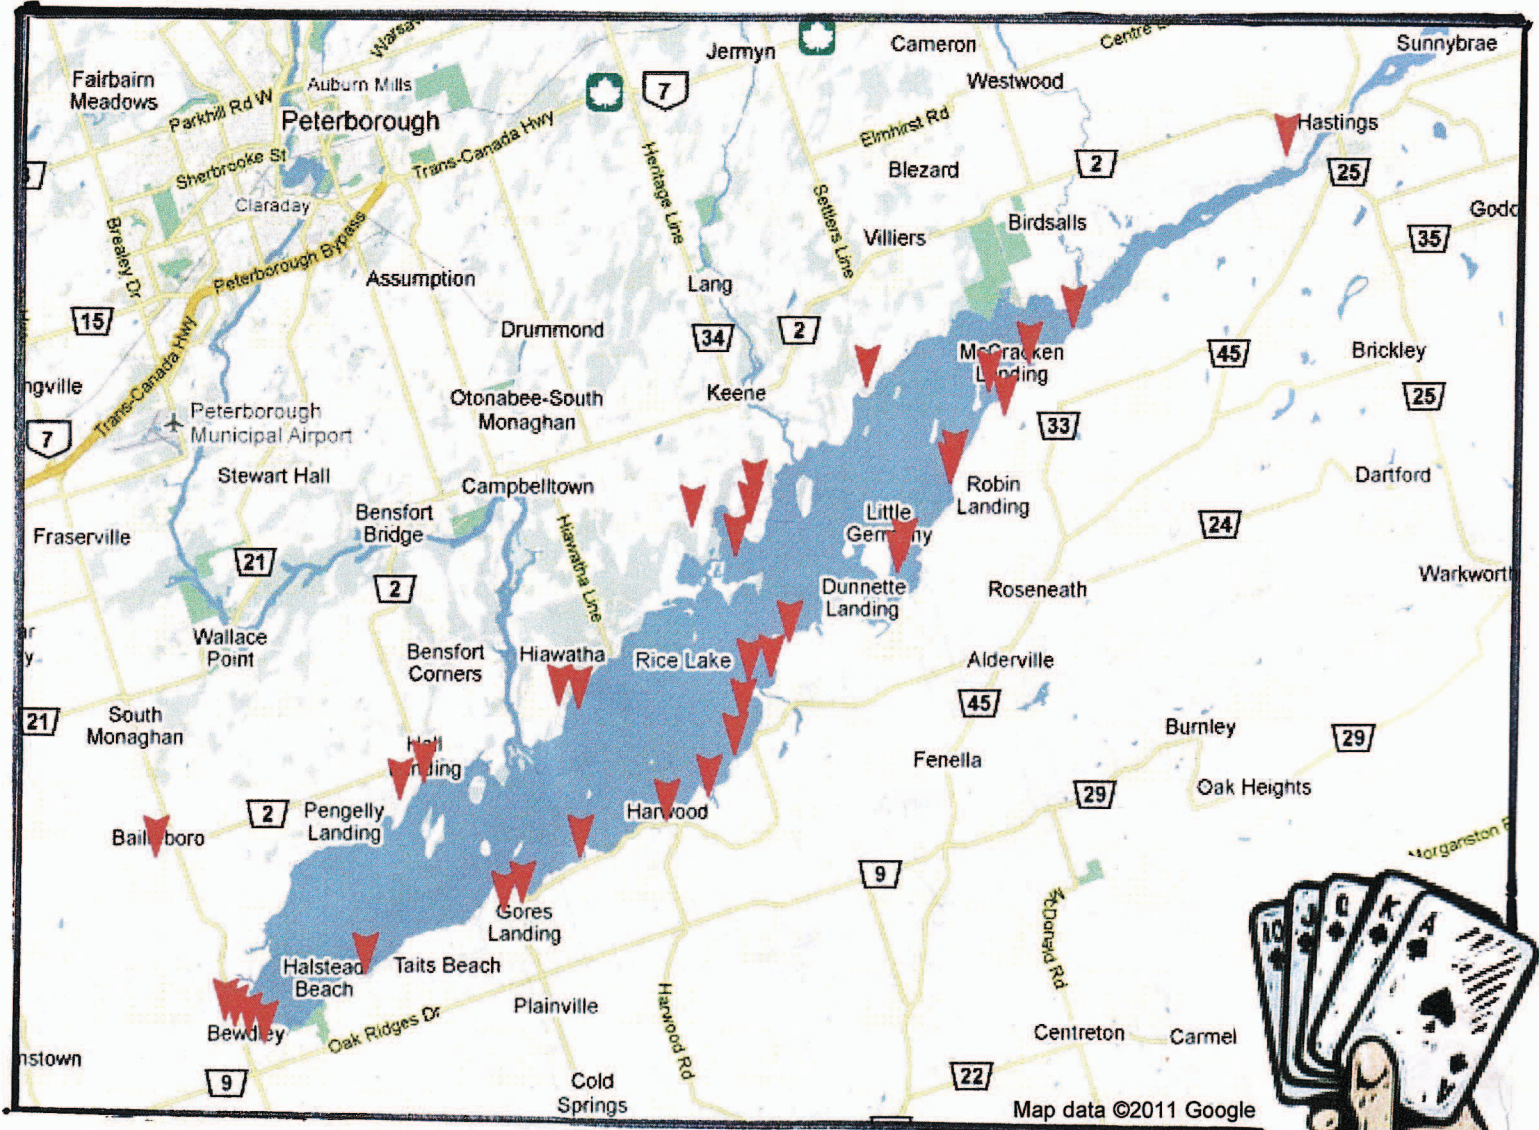

Rice Lake Open House

www.ricelakecanada.com

How do I participate?
Check : www.ricelakecanada.com
for rules & results.

Poker Run May 7 & 8, 2011 10 am. to 4 pm.

Register and collect a minimum of
FIVE cards for your chance to win prizes.
Drive around Rice Lake and visit at least **FIVE**
participating resorts and businesses.
Hand in your cards at your last stop.

GREAT PRIZES!

GREAT PRIZES!

Rice Lake Tourist Association